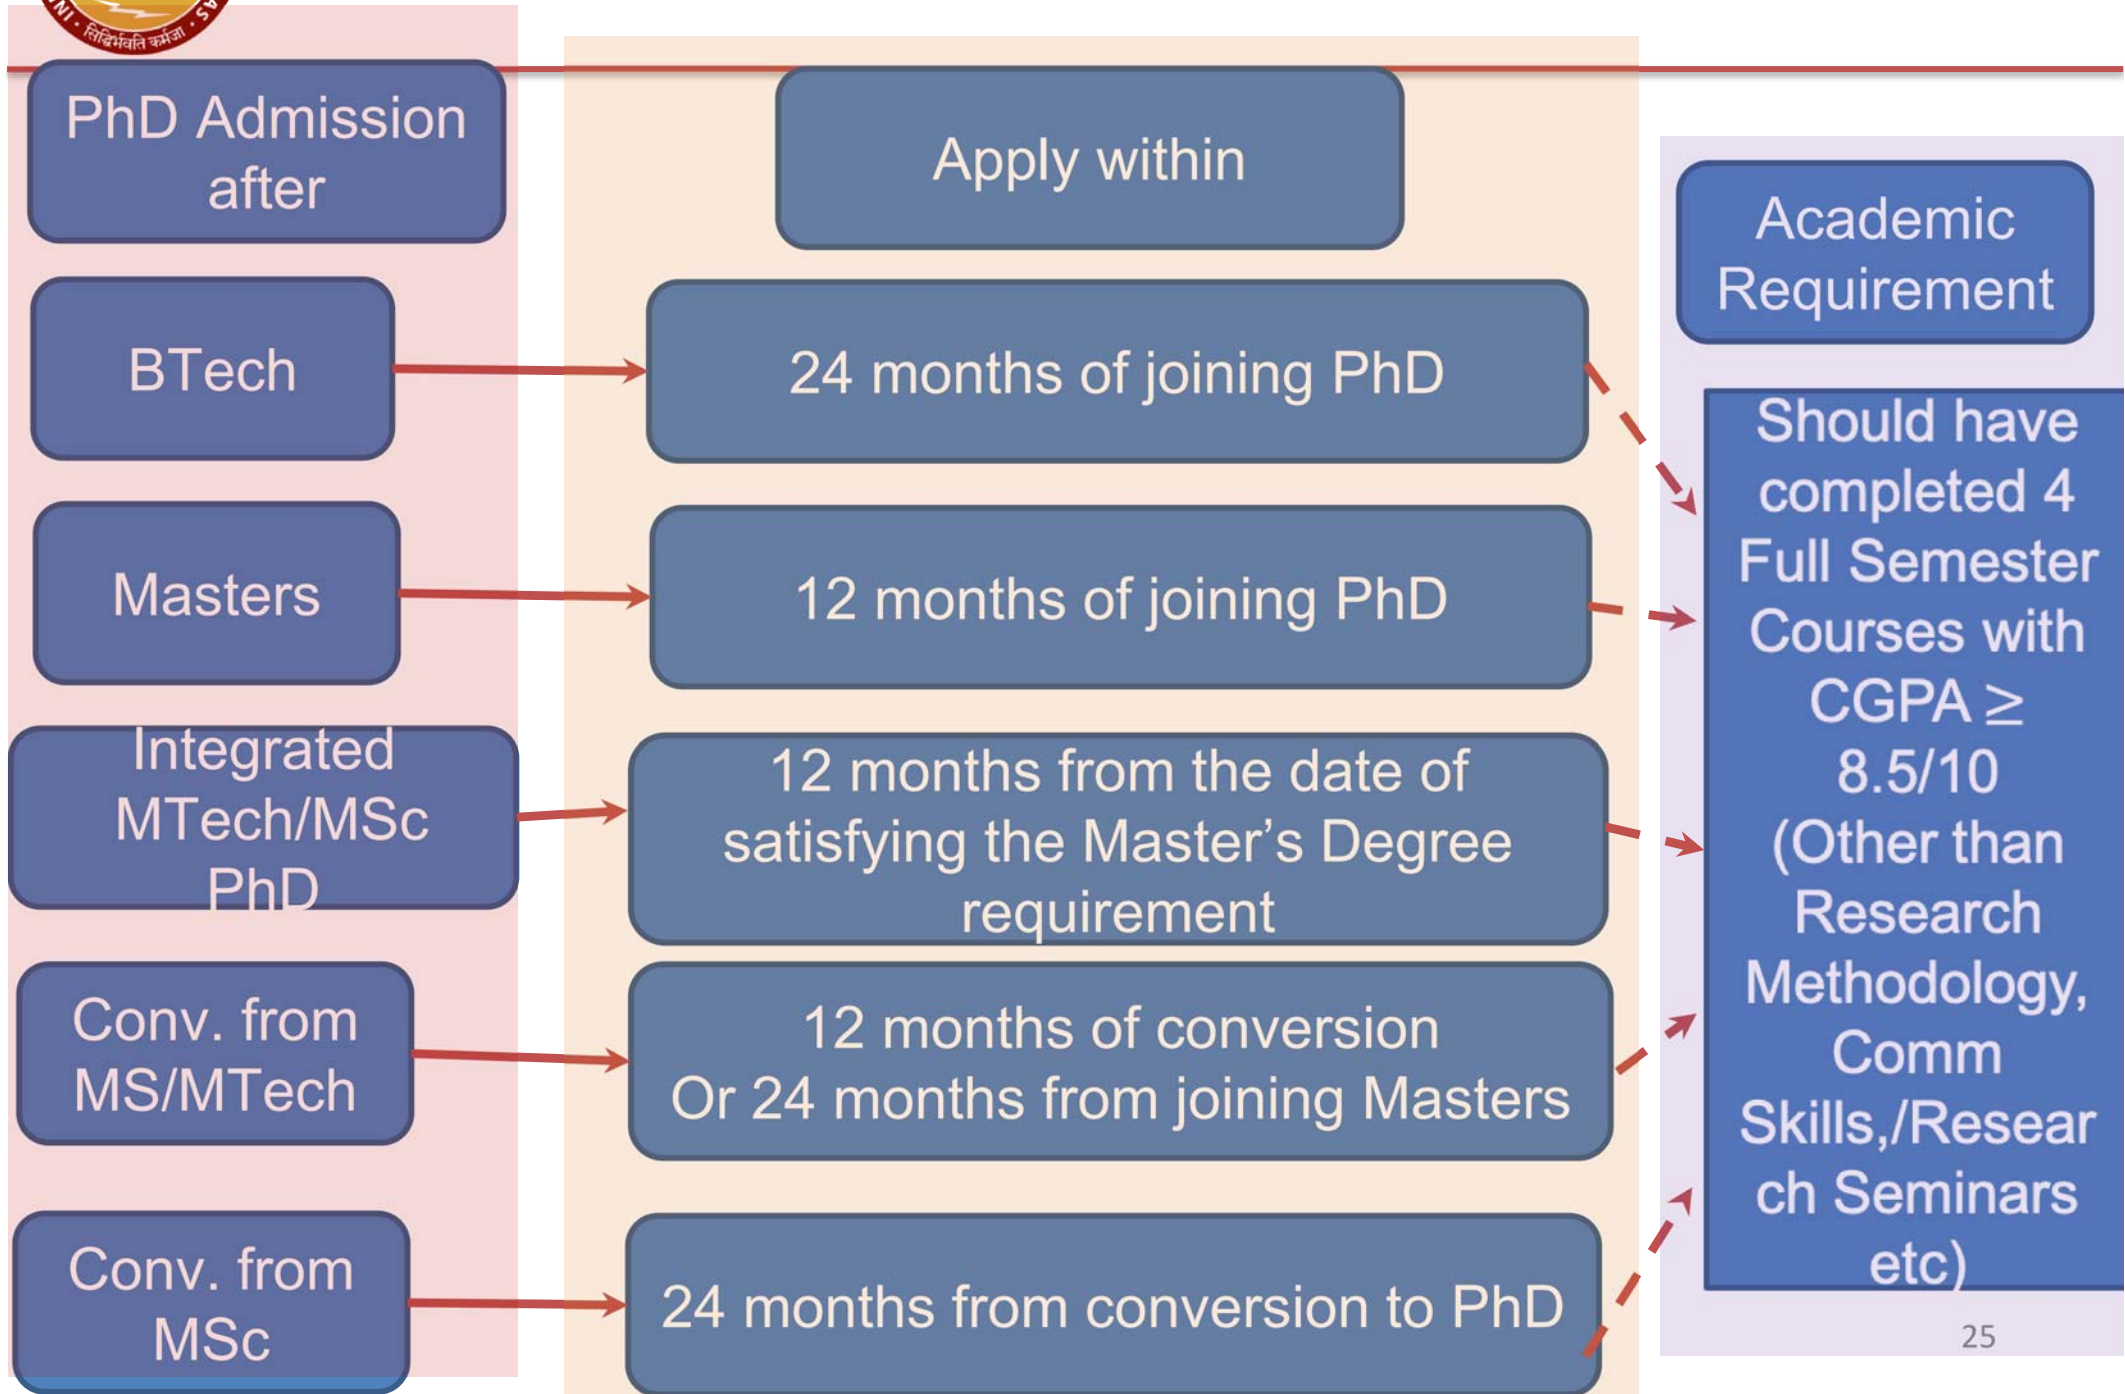

Admission

- Nominations due on Aug 15
- Excel file to be uploaded in portal, will be shared by July 15

Eligibility for Direct Entry

In the preceding three years from the date of submission of the application

Eligibility : Lateral Entry

Eligibility - Additional Points

- Lateral Entry : The relevant period of 12 months or 24 months will be counted from the date of admission in the PhD program till the date of application for lateral entry.
- Lateral Entry : A candidate can be considered at most twice through lateral entry channel PMRF.
- Direct Entry : A candidate can be considered once, immediately after joining PhD program