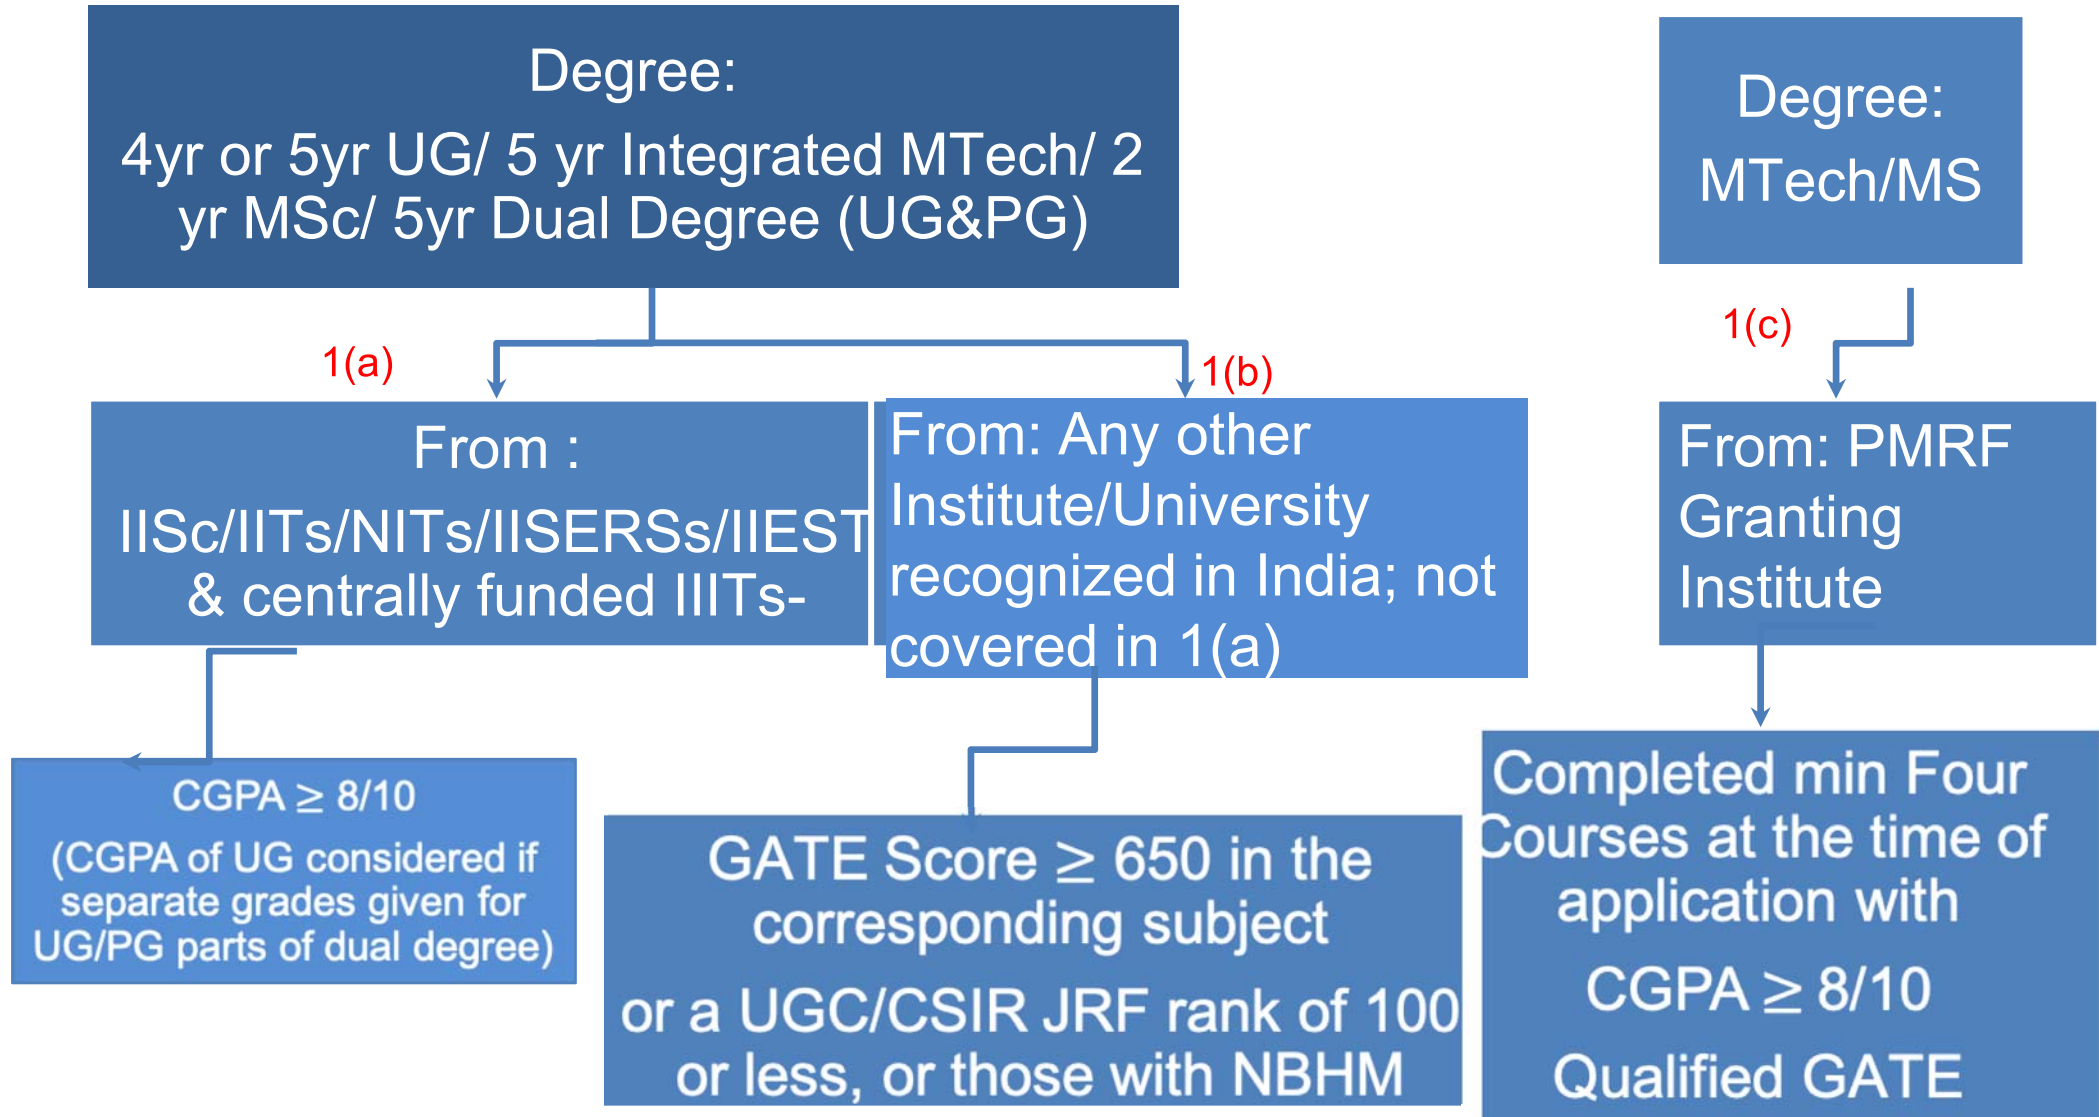

Admission

- Nominations due on Aug 15
- Excel file to be uploaded in portal, will be shared by July 15

Eligibility for Direct Entry

In the preceding three years from the date of submission of the application

Eligibility : Lateral Entry

Eligibility - Additional Points

- Lateral Entry : The relevant period of 12 months or 24 months will be counted from the date of admission in the PhD program till the date of application for lateral entry.
- Lateral Entry : A candidate can be considered at most twice through lateral entry channel PMRF.
- Direct Entry : A candidate can be considered once, immediately after joining PhD program