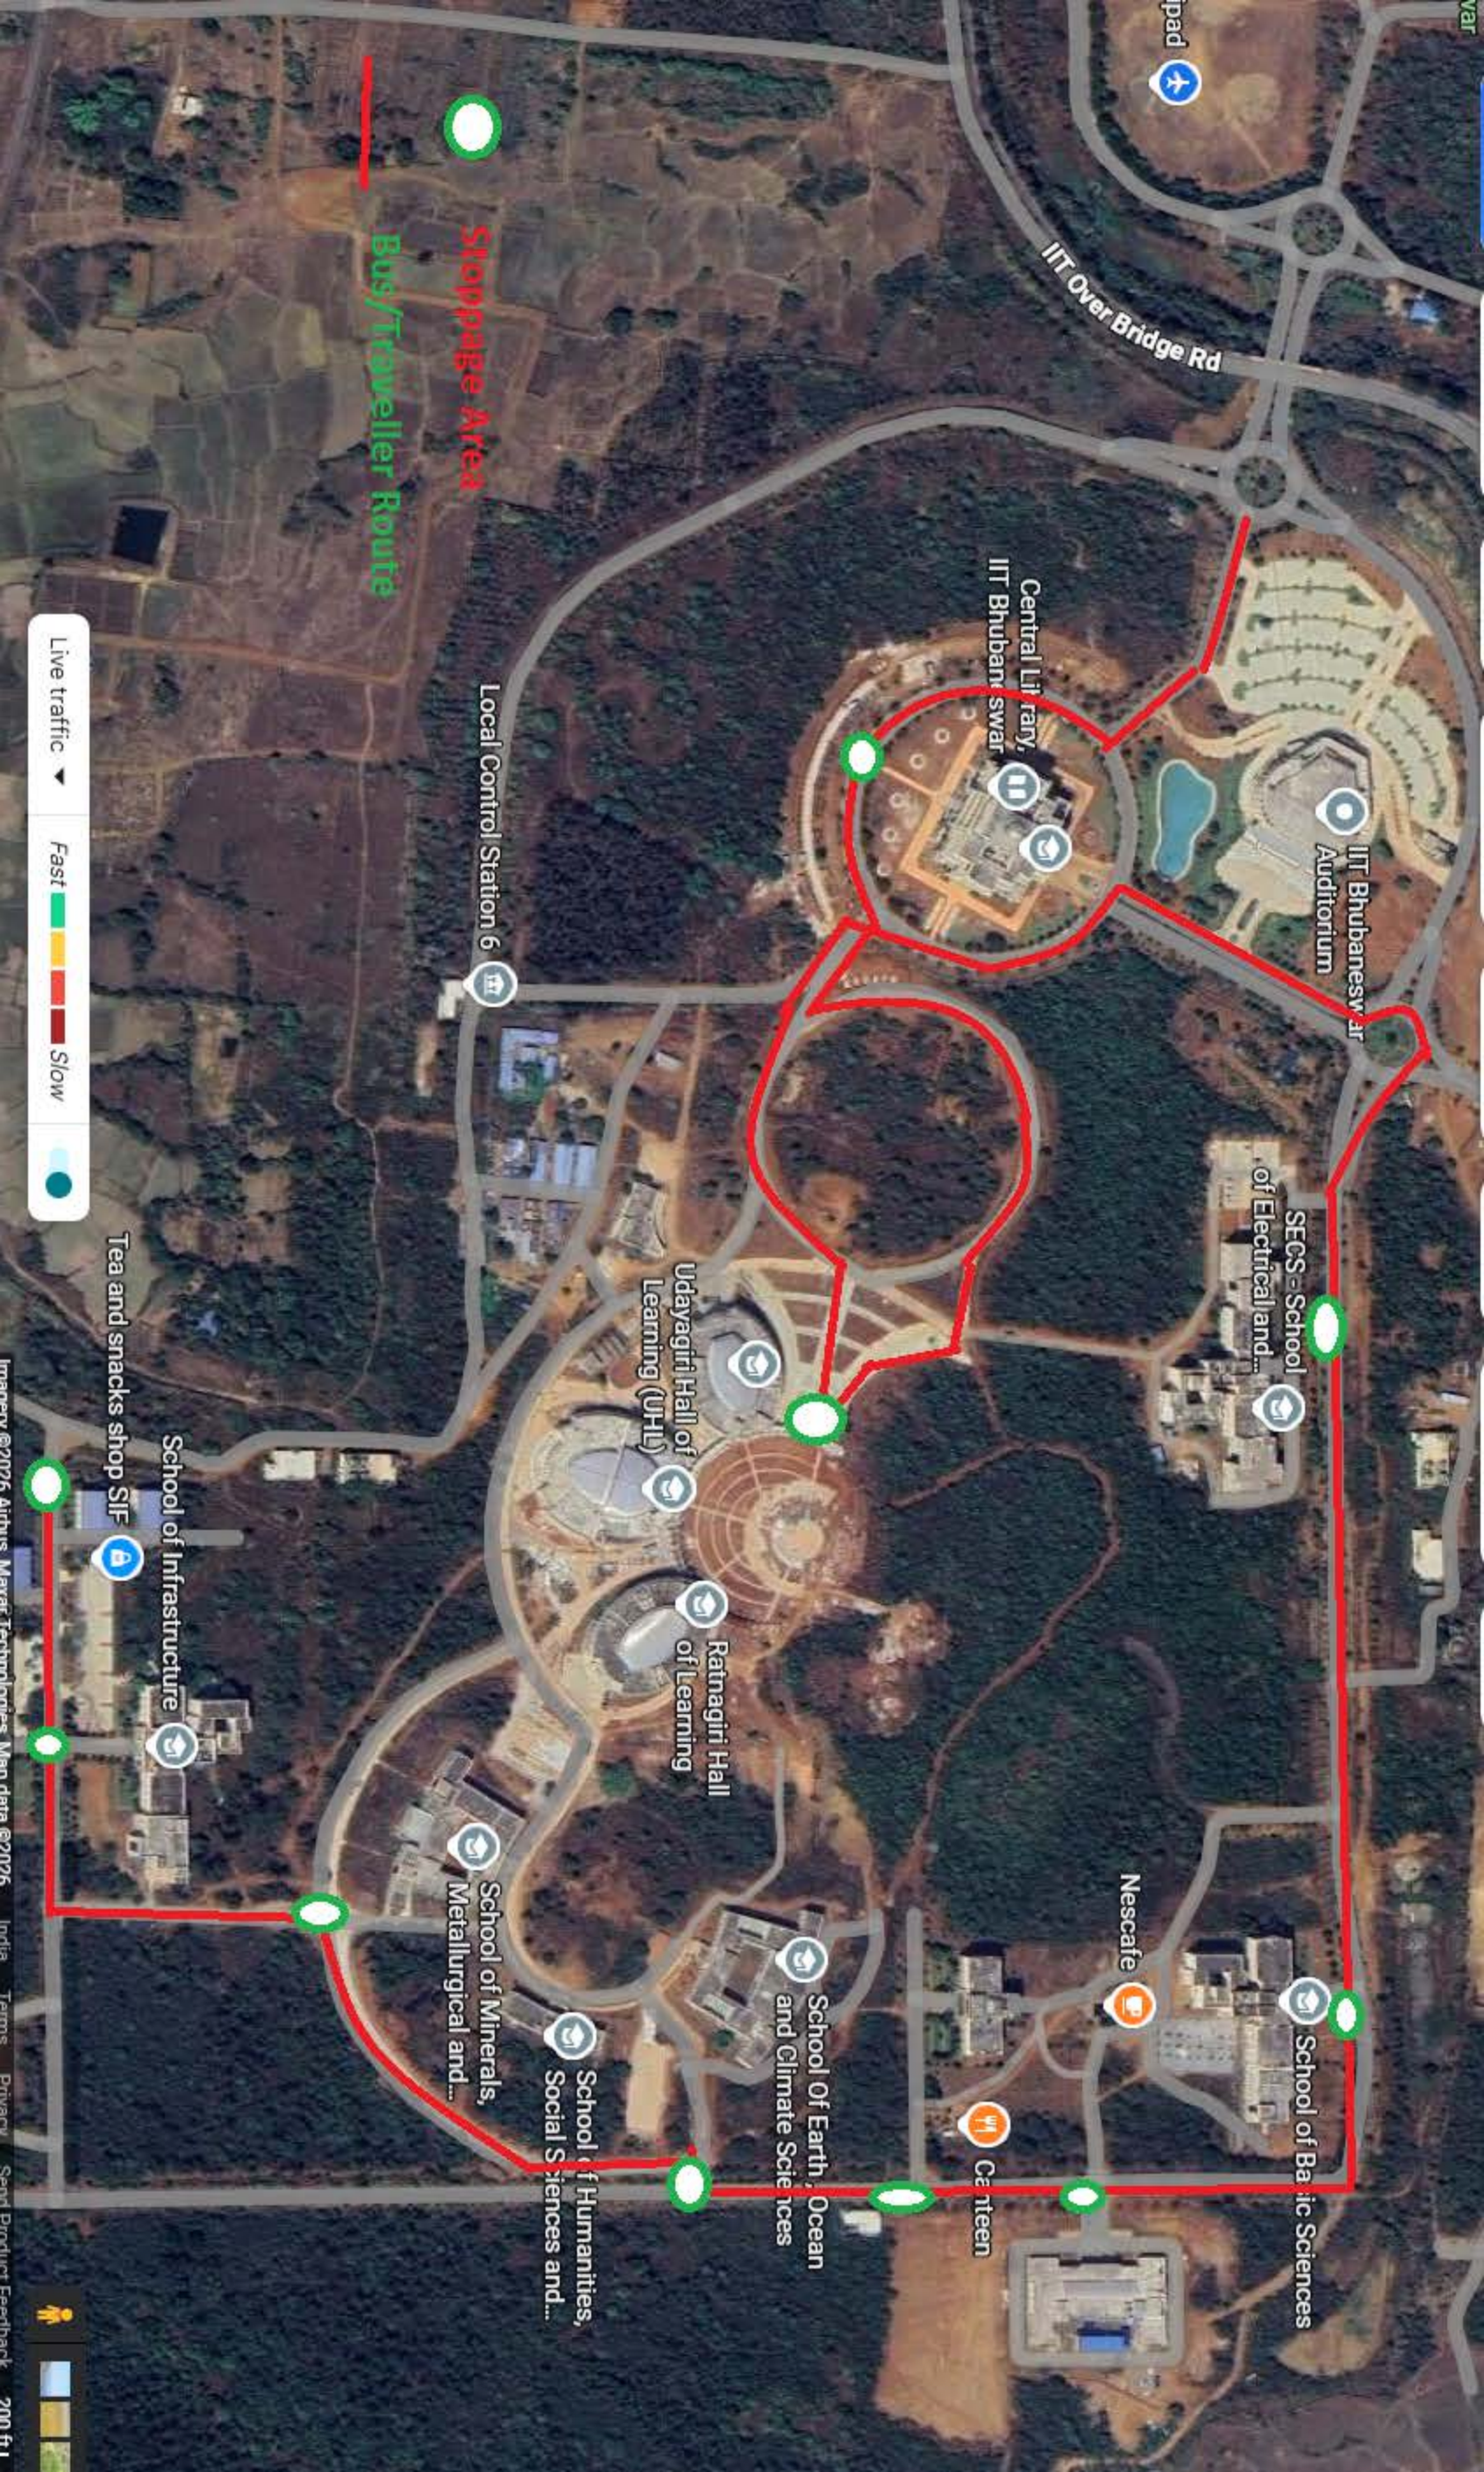

pad

IIT Over Bridge Rd

IIT Bhubaneswar Auditorium

Central Library, IIT Bhubaneswar

SEGs - School of Electrical and Electronic Engineering

Udayagiri Hall of Learning (UHL)

Ratnagiri Hall of Learning

Nescate

School of Basic Sciences

School of Earth, Ocean and Climate Sciences

School of Humanities, Social Sciences and Mathematics

School of Minerals, Metallurgical and Materials Engineering

School of Infrastructure

Tea and snacks shop SIF

Bus/Traveller Route

Stoppage Area

Local Control Station 6

Live traffic

Fast

Slow